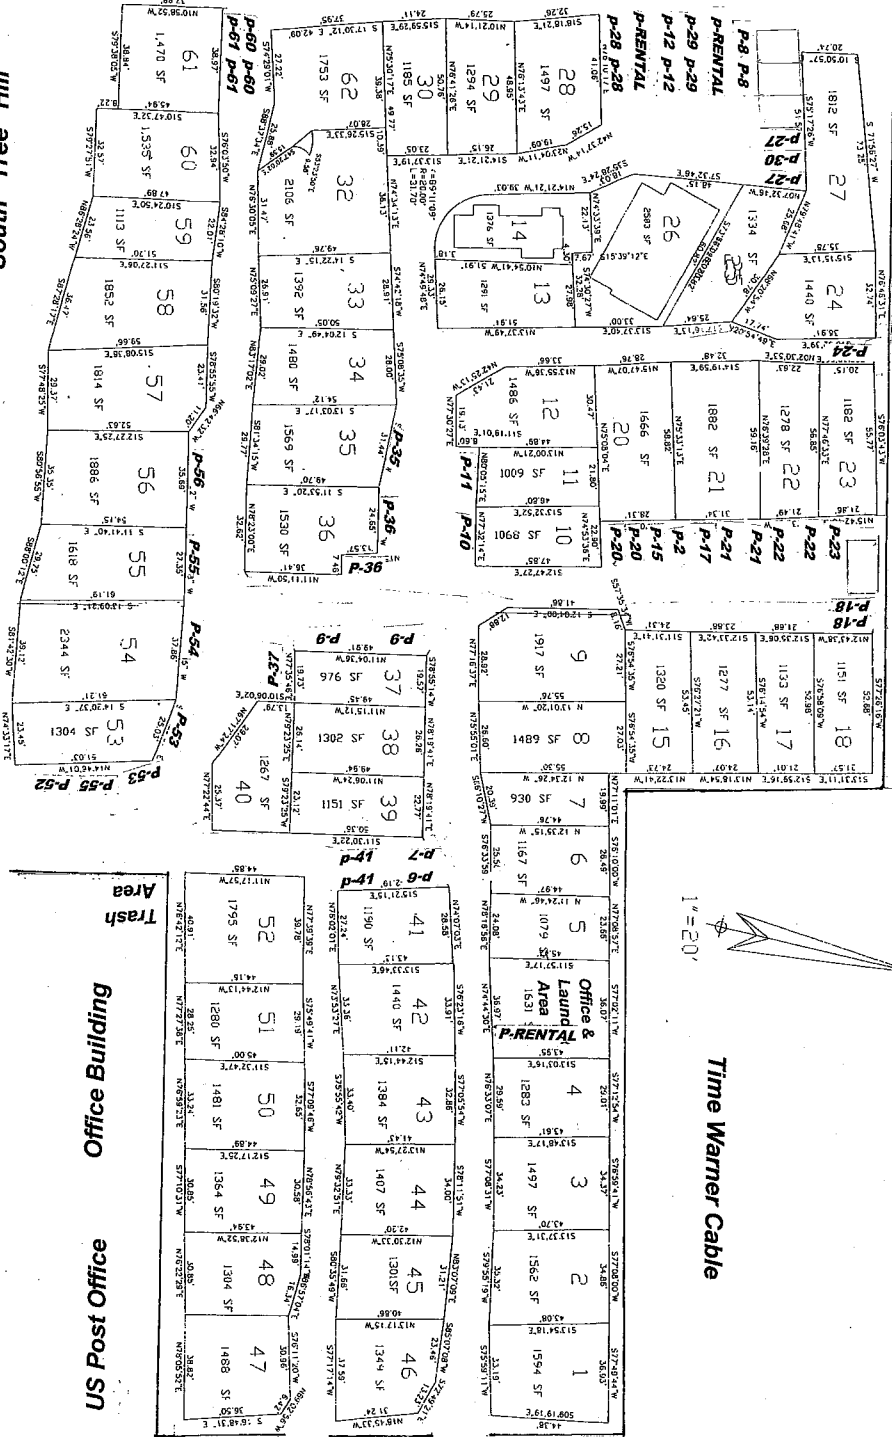

Loma Drive

West "Sand" Hill

Hermosa Valley School

IIIH "Tree," South

Oak Street

Prepared By: 0 McDermott
Lawrence RCE/PLS
18075 Laventano
Murrieta, CA 92562
951-304-0111

June 20, 2009 - Adjusted to show assigned parking spaces

Bard Street
← Pier Avenue

Marineland
Mobile Home Park
Space Dimension Plan
April 9, 2009